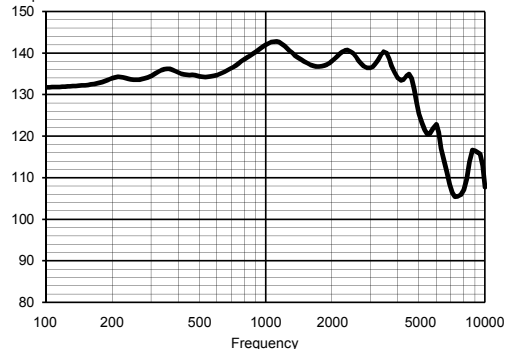

ME-SP

MAXIMUM OUTPUT - EAR SIMULATOR

IEC 60118-0

Output dB SPL

MAXIMUM OUTPUT - 2CC COUPLER

IEC 60118-7 / ANSI S3.22-2014

Output dB SPL

OUTPUT - EAR SIMULATOR

IEC 60118-0

Output dB SPL

OUTPUT - 2CC COUPLER

IEC 60118-7 / ANSI S3.22-2014

Output dB SPL

Technical data Typical data obtained through standard pure tone measurements. Hearing aid set to Compass Testmode 1, unless stated otherwise. Measured using a normal hook and standard BTE coupler. For further information, please contact Widex via Widex.com.