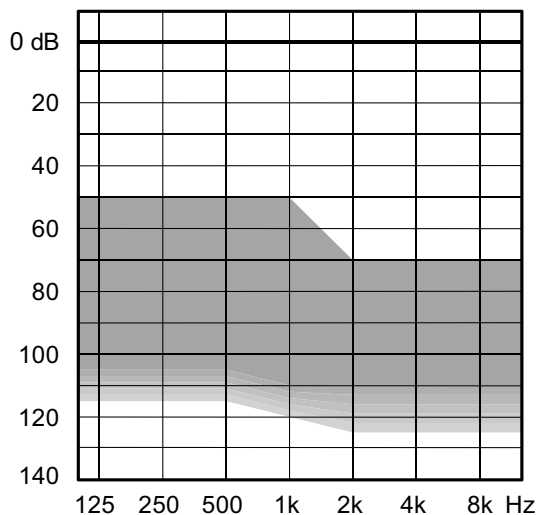

SUGGESTED FITTING RANGE