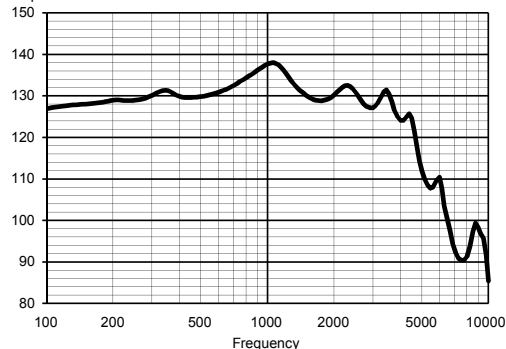

ME-SP

MAXIMUM OUTPUT - EAR SIMULATOR

IEC 60118-0

Output dB SPL

MAXIMUM OUTPUT - 2CC COUPLER

IEC 60118-7 / ANSI S3.22-2014

Output dB SPL

OUTPUT - EAR SIMULATOR

IEC 60118-0

Output dB SPL

OUTPUT - 2CC COUPLER

IEC 60118-7 / ANSI S3.22-2014

Output dB SPL

Technical data Typical data obtained through standard pure tone measurements. Hearing aid set to Compass Testmode 1, unless stated otherwise. Measured using a normal hook and standard BTE coupler. For further information, please contact Widex via Widex.com.