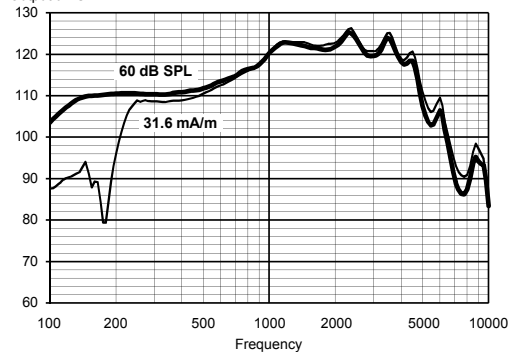

ME-SP

MAXIMUM OUTPUT - EAR SIMULATOR

IEC 60118-0

Output dB SPL

MAXIMUM OUTPUT - 2CC COUPLER

IEC 60118-7 / ANSI S3.22-2014

Output dB SPL

OUTPUT - EAR SIMULATOR

IEC 60118-0

Output dB SPL

OUTPUT - 2CC COUPLER

IEC 60118-7 / ANSI S3.22-2014

Output dB SPL

Technical data Typical data obtained through standard pure tone measurements. Hearing aid set to Compass Testmode 1, unless stated otherwise. Measured using a normal hook and standard BTE coupler. For further information, please contact Widex via Widex.com.

		IEC 60118-0	ANSI S3.22-2014 / IEC 60118-7
OSPL90	1600 Hz	137 dB SPL	129 dB SPL
	Peak	143 dB SPL	138 dB SPL
	Average	138 dB SPL	133 dB SPL
Acoustic output (Input 60 dB SPL)	1600 Hz	122 dB SPL	114 dB SPL
	Peak	126 dB SPL	119 dB SPL
	Average	118 dB SPL	115 dB SPL
Full-on gain (Input 50 dB SPL, Compass Full-on gain)	1600 Hz	81 dB	73 dB
	Peak	87 dB	83 dB
	Average	80 dB	76 dB
Telecoil output (Input 31.6 mA/m)	1600 Hz	122 dB SPL	114 dB SPL
	Peak	126 dB SPL	119 dB SPL
	Average	118 dB SPL	115 dB SPL
Frequency range		100 Hz - 5400 Hz	100 Hz - 4950 Hz
Harmonic distortion	500 Hz	< 2%	< 2%
	800 Hz	< 2%	< 2%
	1600 Hz	< 2%	< 2%
Equivalent input noise		21 dB SPL	21 dB SPL
Battery drain (stand by)		0.92 mA	0.92 mA
Battery drain		1.11 mA	1.15 mA
Battery life / hours (Type 675 Zn-Air, 600 mAh)		540 (>460)	520 (>445)
Mobile phone immunity		IRIL: -31/7/2 dB SPL	U-rating: M2 / T2