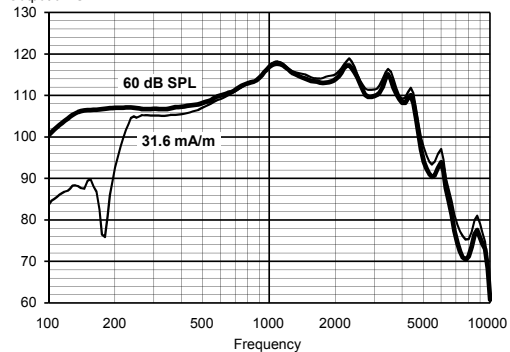

IEC 60118-0

Output dB SPL

OUTPUT - 2CC COUPLER

IEC 60118-7 / ANSI S3.22-2014

Output dB SPL

Technical data Typical data obtained through standard pure tone measurements. Hearing aid set to Compass Testmode 1, unless stated otherwise. Measured using a normal hook and standard BTE coupler. For further information, please contact Widex via Widex.com.

		IEC 60118-0	ANSI S3.22-2014 / IEC 60118-7
OSPL90	1600 Hz	137 dB SPL	129 dB SPL
	Peak	143 dB SPL	138 dB SPL
	Average	138 dB SPL	133 dB SPL
Acoustic output (Input 60 dB SPL)	1600 Hz	122 dB SPL	114 dB SPL
	Peak	126 dB SPL	119 dB SPL
	Average	118 dB SPL	115 dB SPL
Full-on gain (Input 50 dB SPL, Compass Full-on gain)	1600 Hz	81 dB	73 dB
	Peak	87 dB	83 dB
	Average	80 dB	76 dB
Telecoil output (Input 31.6 mA/m)	1600 Hz	122 dB SPL	114 dB SPL
	Peak	126 dB SPL	119 dB SPL
	Average	118 dB SPL	115 dB SPL
Frequency range		100 Hz - 5400 Hz	100 Hz - 4950 Hz
Harmonic distortion	500 Hz	< 2%	< 2%
	800 Hz	< 2%	< 2%
	1600 Hz	< 2%	< 2%
Equivalent input noise		21 dB SPL	21 dB SPL
Battery drain (stand by)		0.92 mA	0.92 mA
Battery drain		1.11 mA	1.15 mA
Battery life / hours (Type 675 Zn-Air, 600 mAh)		540 (>460)	520 (>445)
Mobile phone immunity		IRIL: -31/7/2 dB SPL	U-rating: M2 / T2