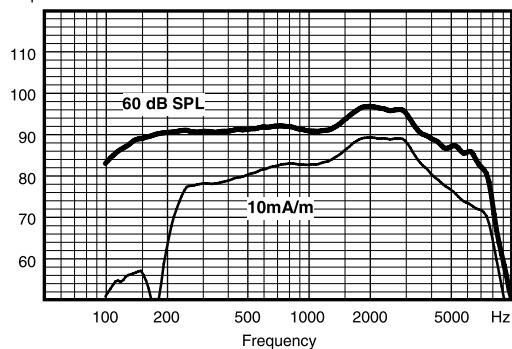

IEC 60118-0

Output dB SPL

OUTPUT - 2CC COUPLER

IEC 60118-7 / ANSI S3.22-2009

Output dB SPL

Technical data Typical data obtained through standard pure tone measurements.
Hearing aid set to Compass Test mode 1, unless stated otherwise.
Measured using a standard ITE coupler

		IEC 60118-0	ANSI S3.22-2009 / IEC 60118-7
OSPL90	2500 Hz	122 dB SPL	112 dB SPL
	Peak	125 dB SPL	114 dB SPL
	Average	119 dB SPL	111 dB SPL
Acoustic output (Input 60 dB SPL)	2500 Hz	106 dB SPL	96 dB SPL
	Peak	106 dB SPL	97 dB SPL
	Average	100 dB SPL	94 dB SPL
Max gain (Input 50 dB SPL, Compass Max gain test mode)	2500 Hz	63 dB	53 dB
	Peak	67 dB	58 dB
	Average	63 dB	56 dB
Telecoil output (Input 10 mA/m)	2500 Hz	99 dB SPL	89 dB SPL
	Peak	100 dB SPL	90 dB SPL
	Average	91 dB SPL	86 dB SPL
Frequency range		100 Hz - 8600 Hz	100 Hz - 8100 Hz
Harmonic distortion (Input 70 dB SPL)	500 Hz	0.3%	0.2%
	800 Hz	0.6%	0.4%
	1600 Hz	1%	0.7%
Equivalent input noise		19 dB SPL	21 dB SPL
Battery drain (stand by)		0.85 mA	0.85 mA
Battery drain		0.9 mA	0.9 mA
Battery life / hours (Type 312 Zn-Air, 145 mAh)		165 (>135)	160 (>130)
Mobile phone immunity		IRIL: -39/-30 dB SPL	U-rating: M3/T3