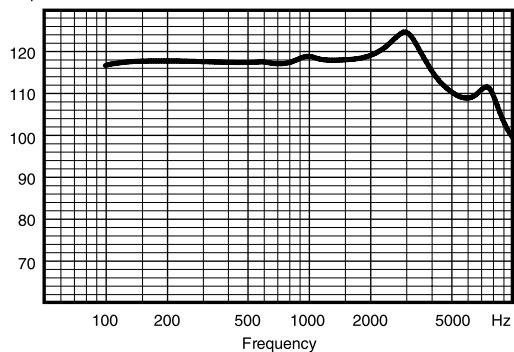

ME10-X

MAXIMUM OUTPUT - EAR SIMULATOR

IEC 60118-0

Output dB SPL

MAXIMUM OUTPUT - 2CC COUPLER

IEC 60118-7 / ANSI S3.22-2009

Output dB SPL

OUTPUT - EAR SIMULATOR

IEC 60118-0

Output dB SPL

OUTPUT - 2CC COUPLER

IEC 60118-7 / ANSI S3.22-2009

Output dB SPL

Technical data Typical data obtained through standard pure tone measurements.
Hearing aid set to Compass Test mode 1, unless stated otherwise.
Measured using a standard ITE coupler