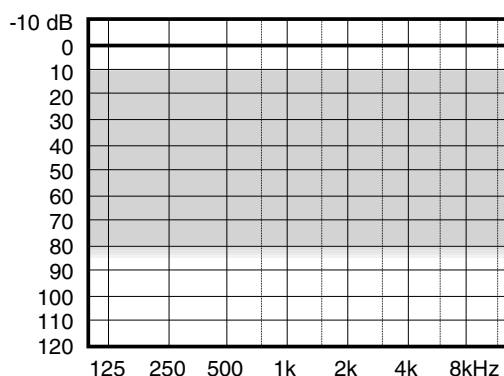

WIDEX MENU™10 ITE MODEL

The new, flexible, 10-channel solution from Widex.

Based on the Flex platform, MENU gives you the option to "build" a hearing aid to suit an individual hearing loss.

Optional features for better performance and sound.

Minimal to moderately severe hearing loss

SUGGESTED FITTING RANGE

- 10 channels
- Flex platform

BASIS PACK

- High Level Compression
- Automatic Output Control
- Sound Stabilisers
- Noise reduction SIS
- Directional microphones Omni/Dir
- Multidirectional Active Feedback Cancelling
- 2 listening programs
- SmartTone