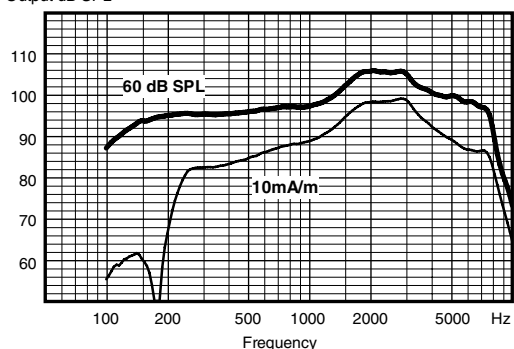

ME10-X

MAXIMUM OUTPUT - EAR SIMULATOR

IEC 60118-0

Output dB SPL

MAXIMUM OUTPUT - 2CC COUPLER

IEC 60118-7 / ANSI S3.22-2009

Output dB SPL

OUTPUT - EAR SIMULATOR

IEC 60118-0

Output dB SPL

OUTPUT - 2CC COUPLER

IEC 60118-7 / ANSI S3.22-2009

Output dB SPL

Technical data Typical data obtained through standard pure tone measurements.
Hearing aid set to Compass Test mode 1, unless stated otherwise.
Measured using a standard ITE coupler