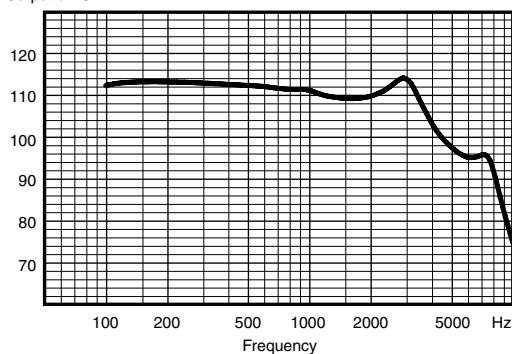

ME10-X

MAXIMUM OUTPUT - EAR SIMULATOR

IEC 60118-0

Output dB SPL

MAXIMUM OUTPUT - 2CC COUPLER

IEC 60118-7 / ANSI S3.22-2009

Output dB SPL

OUTPUT - EAR SIMULATOR

IEC 60118-0

Output dB SPL

OUTPUT - 2CC COUPLER

IEC 60118-7 / ANSI S3.22-2009

Output dB SPL

Technical data Typical data obtained through standard pure tone measurements.
Hearing aid set to Compass Test mode 1, unless stated otherwise.
Measured using a standard ITE coupler